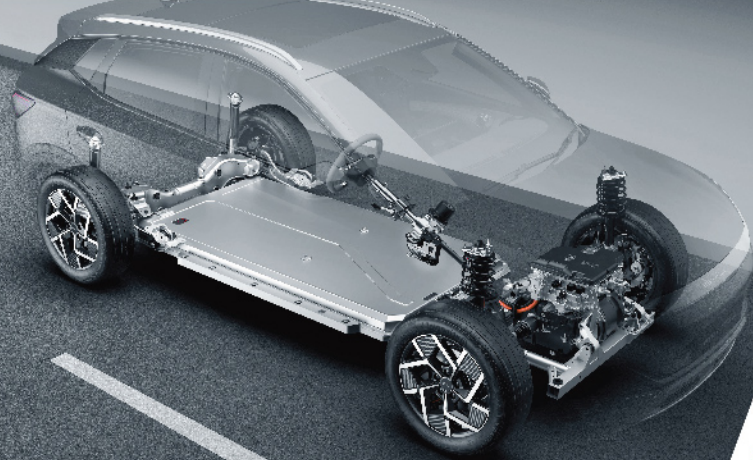

漸變D柱  
Ripple D pillar

VTOL對外放電功能

The VTOL Mobile Power Station Function

超低風阻

Low Drag Coefficient

全新升級e平台3.0 All New e-Platform 3.0

刀片電池 Blade Battery

8合1電力總成 8-in-1 Electric Powertrain