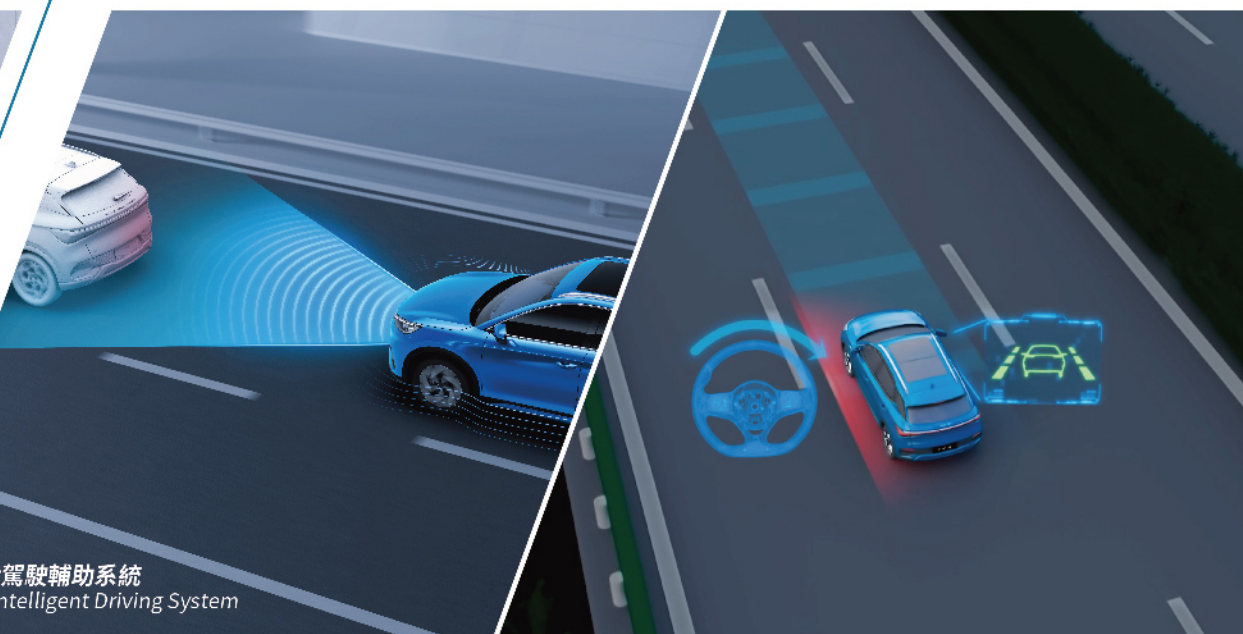

漸變D柱  
Ripple D pillar

VTOL對外放電功能

The VTOL Mobile Power Station Function

超低風阻

Low Drag Coefficient

全新升級e平台3.0 All New e-Platform 3.0

刀片電池 Blade Battery

8合1電力總成 8-in-1 Electric Powertrain

7個安全氣囊  
7 Airbags

智能駕駛輔助系統  
BYD Intelligent Driving System

流线型中控台  
Streamline Center Console

15.6英寸旋轉觸摸屏  
15.6-Inch Rotating Touch Screen

一體式運動座椅  
Integrated Sports Seat

琴弦式門板裝飾件  
Door Panel with Guitar String Decoration