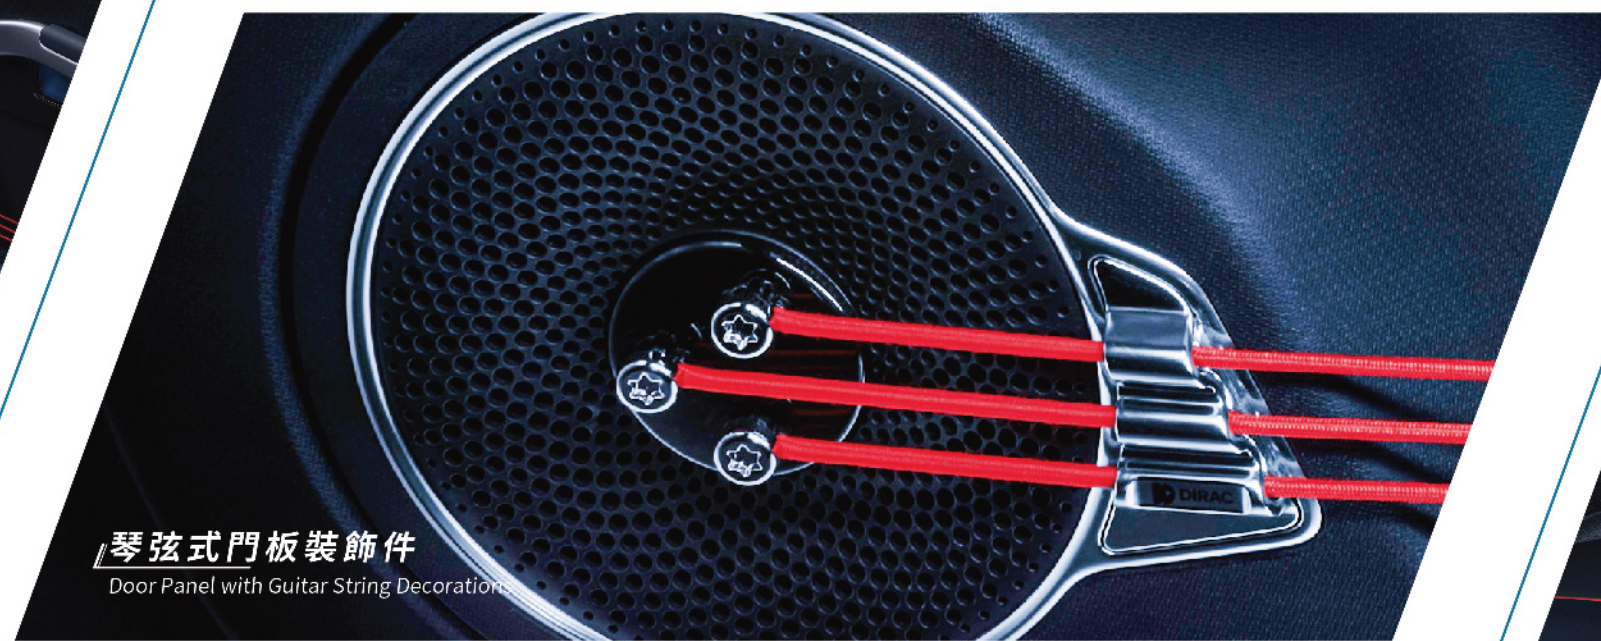

7個安全氣囊  
7 Airbags

智能駕駛輔助系統  
BYD Intelligent Driving System

流线型中控台  
Streamline Center Console

15.6英寸旋轉觸摸屏  
15.6-Inch Rotating Touch Screen

一體式運動座椅  
Integrated Sports Seat

琴弦式門板裝飾件  
Door Panel with Guitar String Decoration