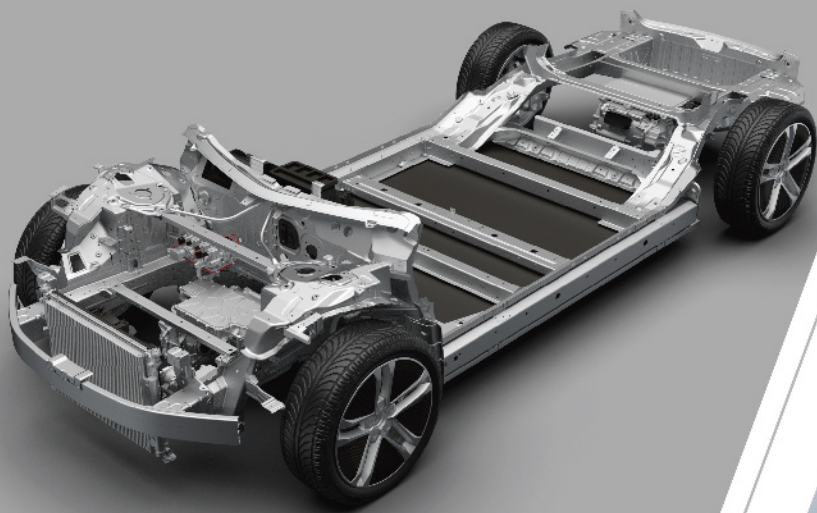

全新升級e平台3.0 All New e-Platform 3.0