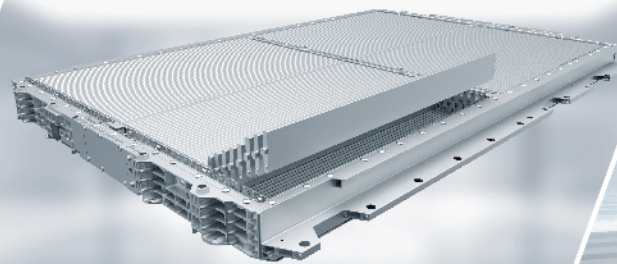

8合1電力總成 8-in-1 Electric Powertrain

刀片電池 Blade Battery