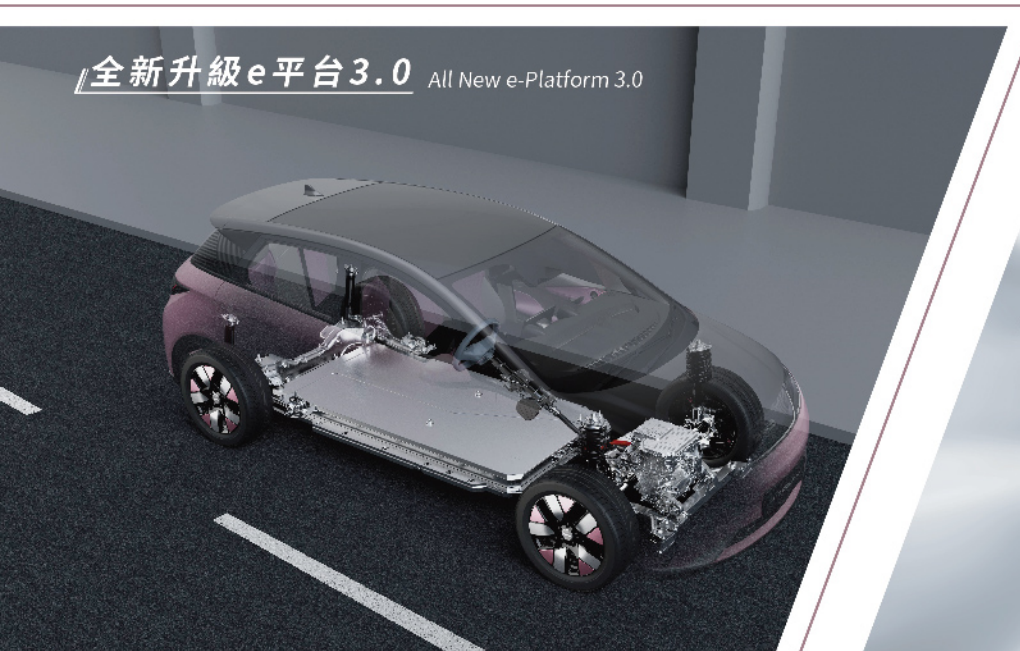

滑雪白  
Ski White

奢享空間 Luxury Space

12.8英寸自適應旋轉懸浮PAD  
12.8" Intelligent Rotating Touch Screen

私享NVH靜謐空間  
Enjoy NVH Quiet Space

一體式運動體感座椅  
Integrated Sport Sensory Seat