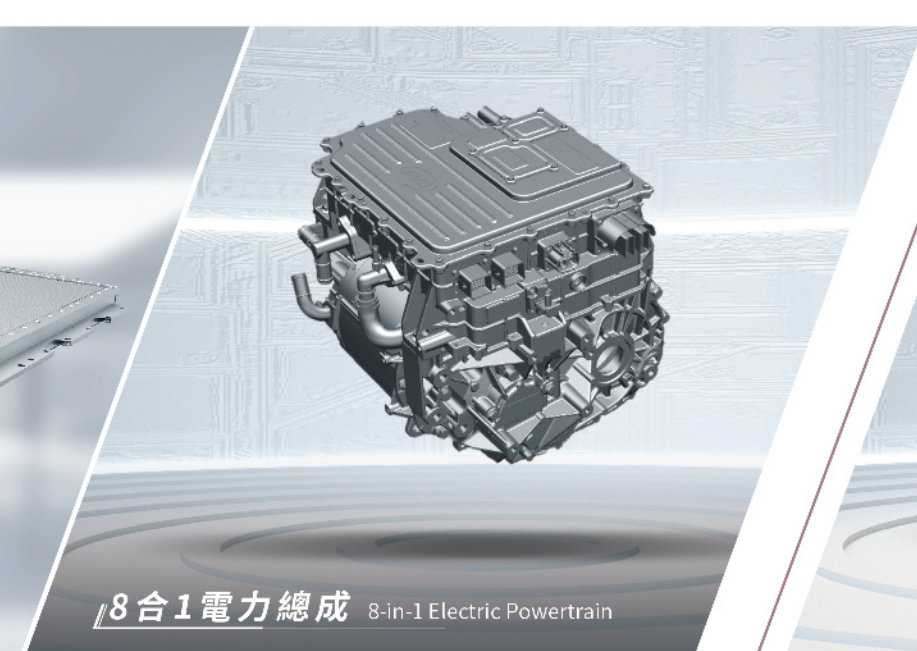

滑雪白  
Ski White

奢享空間 Luxury Space

12.8英寸自適應旋轉懸浮PAD  
12.8" Intelligent Rotating Touch Screen

私享NVH靜謐空間  
Enjoy NVH Quiet Space

一體式運動體感座椅  
Integrated Sport Sensory Seat