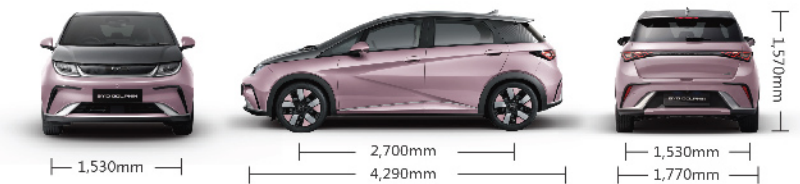

外形尺寸 Dimensions